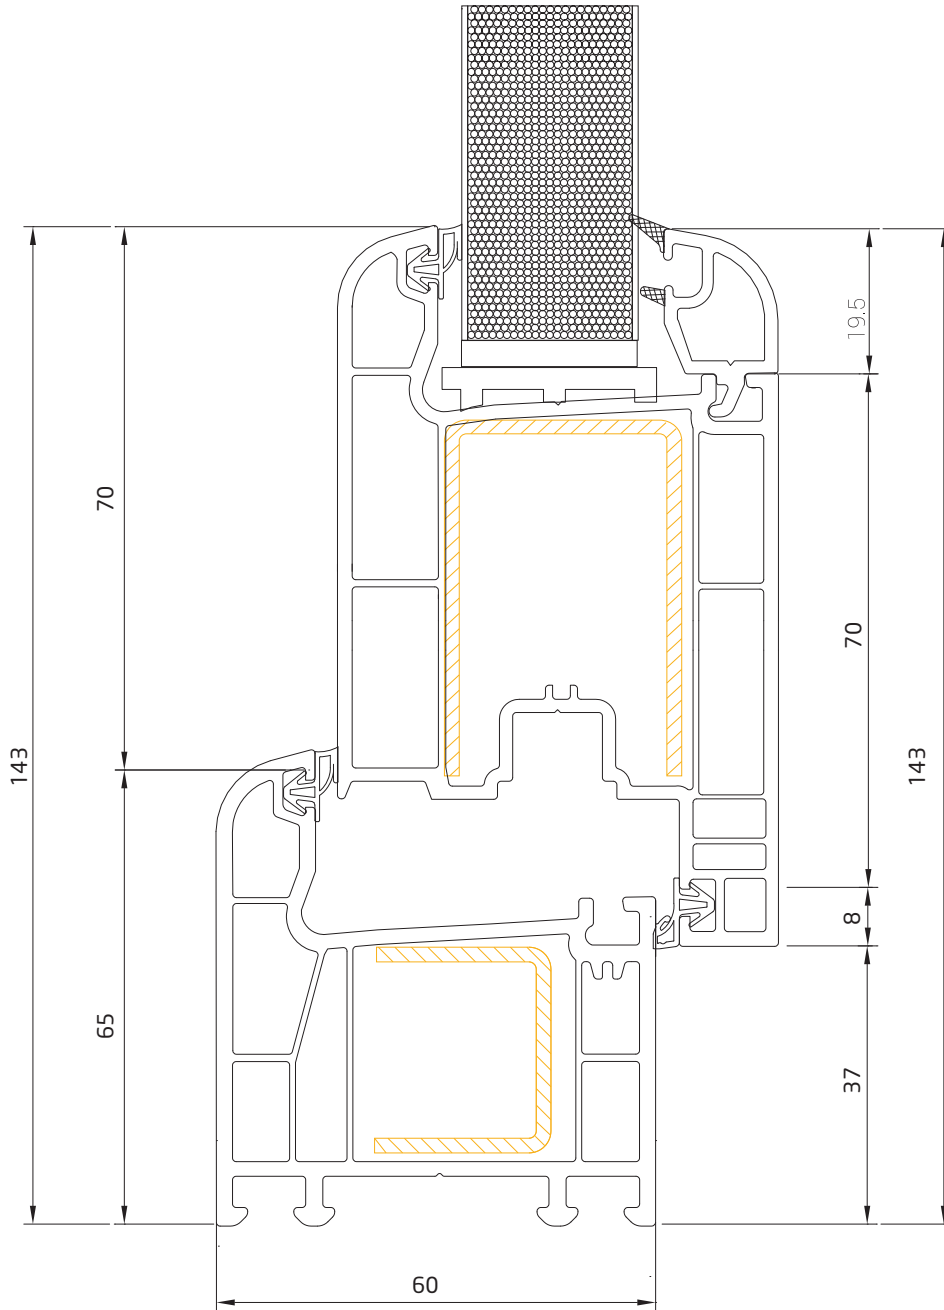

PEX3360BY
Kutu Profili
Box Profile

PTS2260BY
20 mm lambri
20 mm paneling

PEX2860BY
60' Boru Profili
60' Pipe Profile

PTS2360BY
24 mm lambri
24 mm paneling

PEX2560BY
Geniş Bağ Profili
Wide Band Profile

4 GENİŞ SÜRME