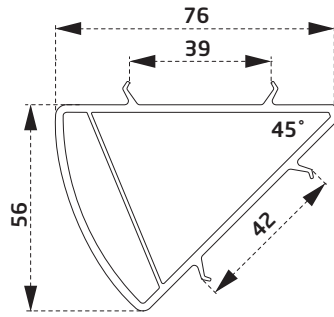

PDR2960BY
45° Köşe Dönüş Adaptörü
45° Corner Angle Adapter