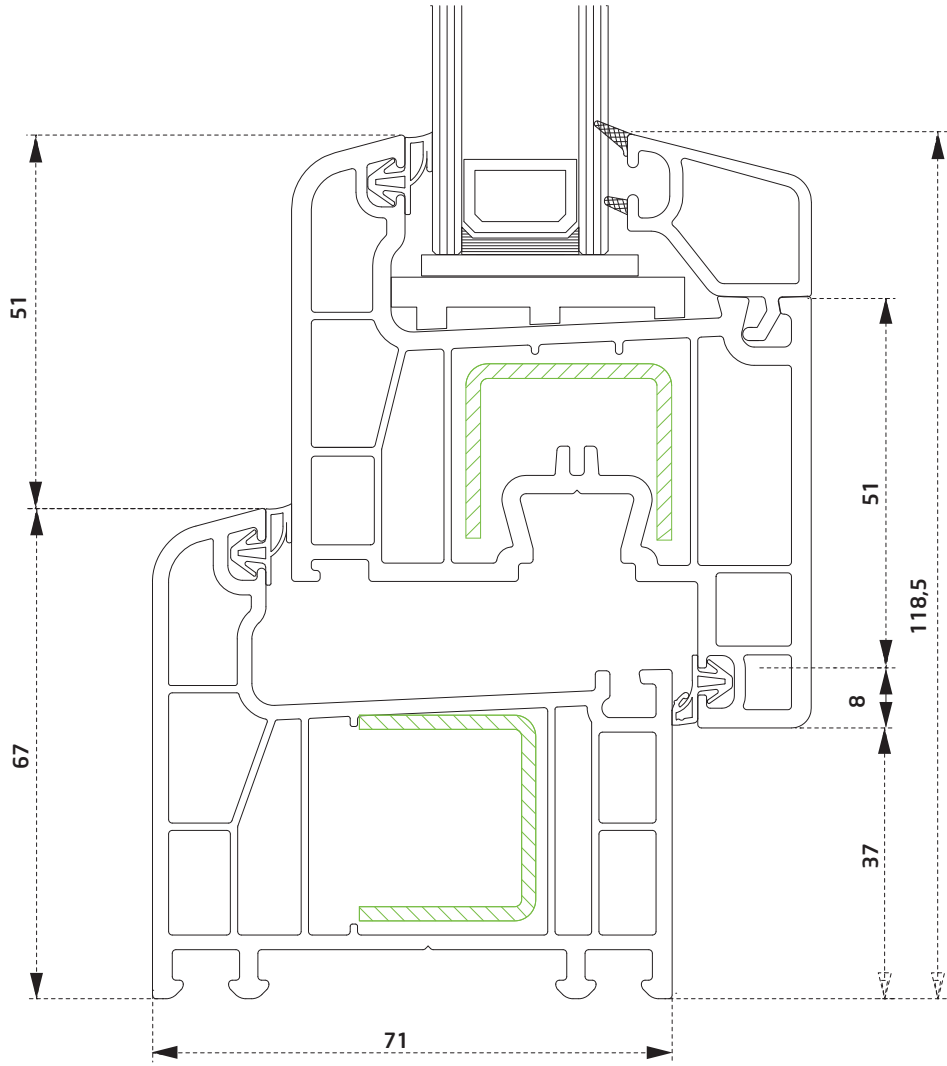

PDR3060BY
90° Köşe Dönüş Adaptörü
90° Corner Angle Adapter

PEX2860BY
60° Boru Profili
60° Pipe Profile

PTS2460BY
İnce Bağ
Coupling Profile

PTS2260BY
20 mm lambri
20 mm paneling

PTS2360BY
24 mm lambri
24 mm paneling