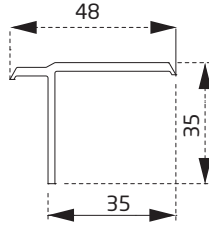

PVN1460BY
Tek Cam Çıtası
Single Glazing Bead

PVN1760BY
20 mm Cam Çıtası
20 mm Glazing Bead

PVN1960BY
24 mm Cam Çıtası
24mm Glazing Bead

PTS3660BY
Dekoratif Pervaz Profili
Decorative Casing Profile

PTS3160BY
Asimetrik T
T Covering