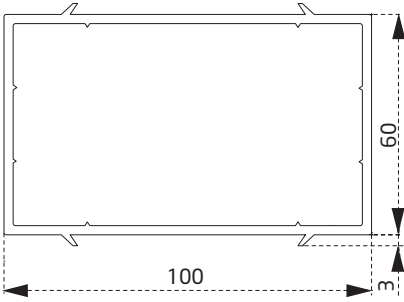

PEX3460BY
Kutu Profili
Box Profile