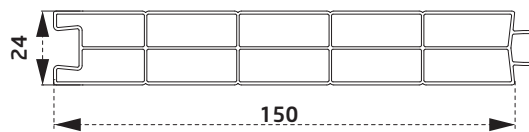

PTS2360BY
24 mm lambri
24 mm paneling