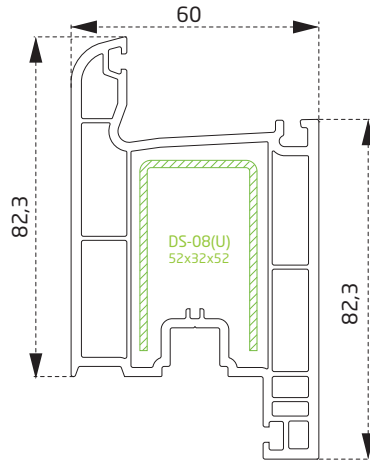

PVN0460BY
Kapı Profili
Opening Door Profile