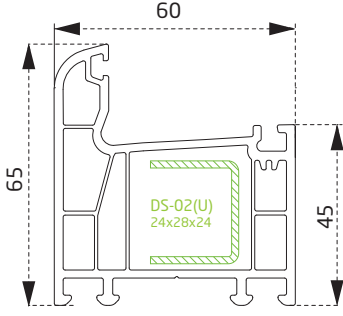

PVN0160BY
Kasa Profili
Frame Profile