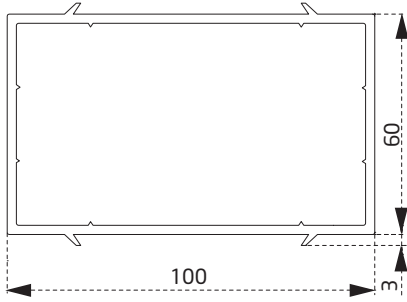

PEX3460BY
Kutu Profili
Box Profile