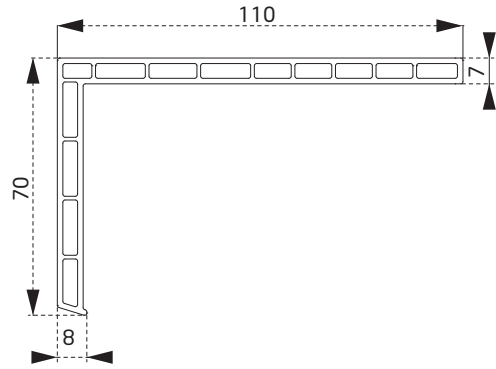

PDR3760BY
Kasa Yükseltme Profili
Frame Joint Profile

PDR2760BY
Köşe Dönüş Adaptörü
Corner Adapter

PTS3160BY
Asimetrik T
T Covering

PDR2960BY
45° Köşe Dönüş Adaptörü
45° Corner Angle Adapter

PTS3560BY
Pervaz Profili
Casing Profile