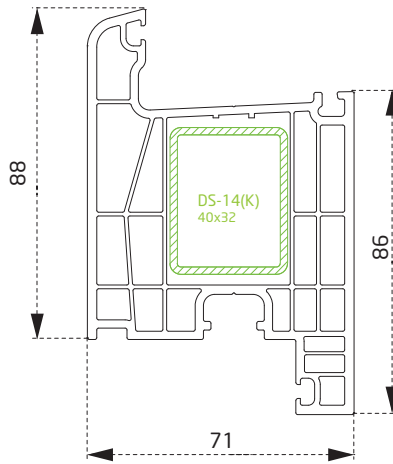

PDR0460BY
Kapı Profili
Opening Door Profile