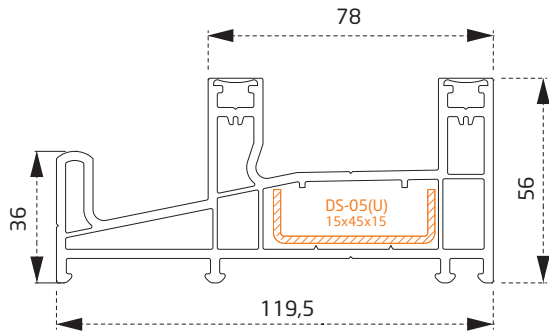

PSY4765BY
Sineklikli Kasa Profili
Frame Fly Screen Profile