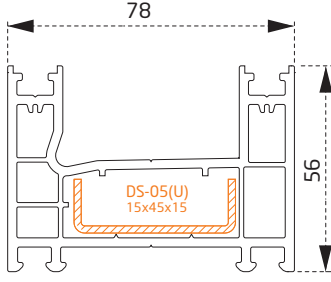

ODACIKLI CHAMBERS

Altın Meşe
Golden Oak

Maun
Mahagoni

Sherwood
Sherwood

Antrasit
Anthracite

Vizon
Mink

PSY0165BY
Kasa Profili
Frame Profile

PSY0865BY
Pervazlı Kasa Profili
Casing Frame Profile