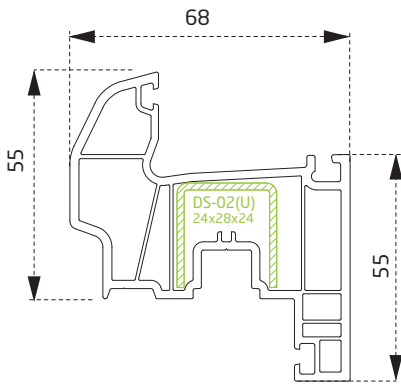

PV70760BY
Damlalıklı Kanat Profili
Drained Sash Profile