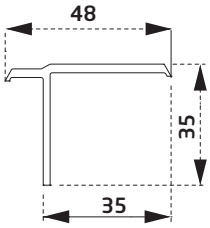

PDR2160BY
30 mm Cam Çıtası
30 mm Glazing Bead

PTS3660BY
Dekoratif Pervaz Profili
Decorative Casing Profile

PDR3760BY
Kasa Yükseltme Profili
Frame Joint Profile

PDR2760BY
Köşe Dönüş Adaptörü
Corner Adapter