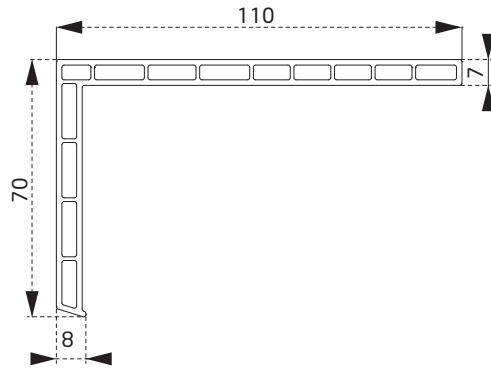

PTS3560BY
Pervaz Profili
Casing Profile