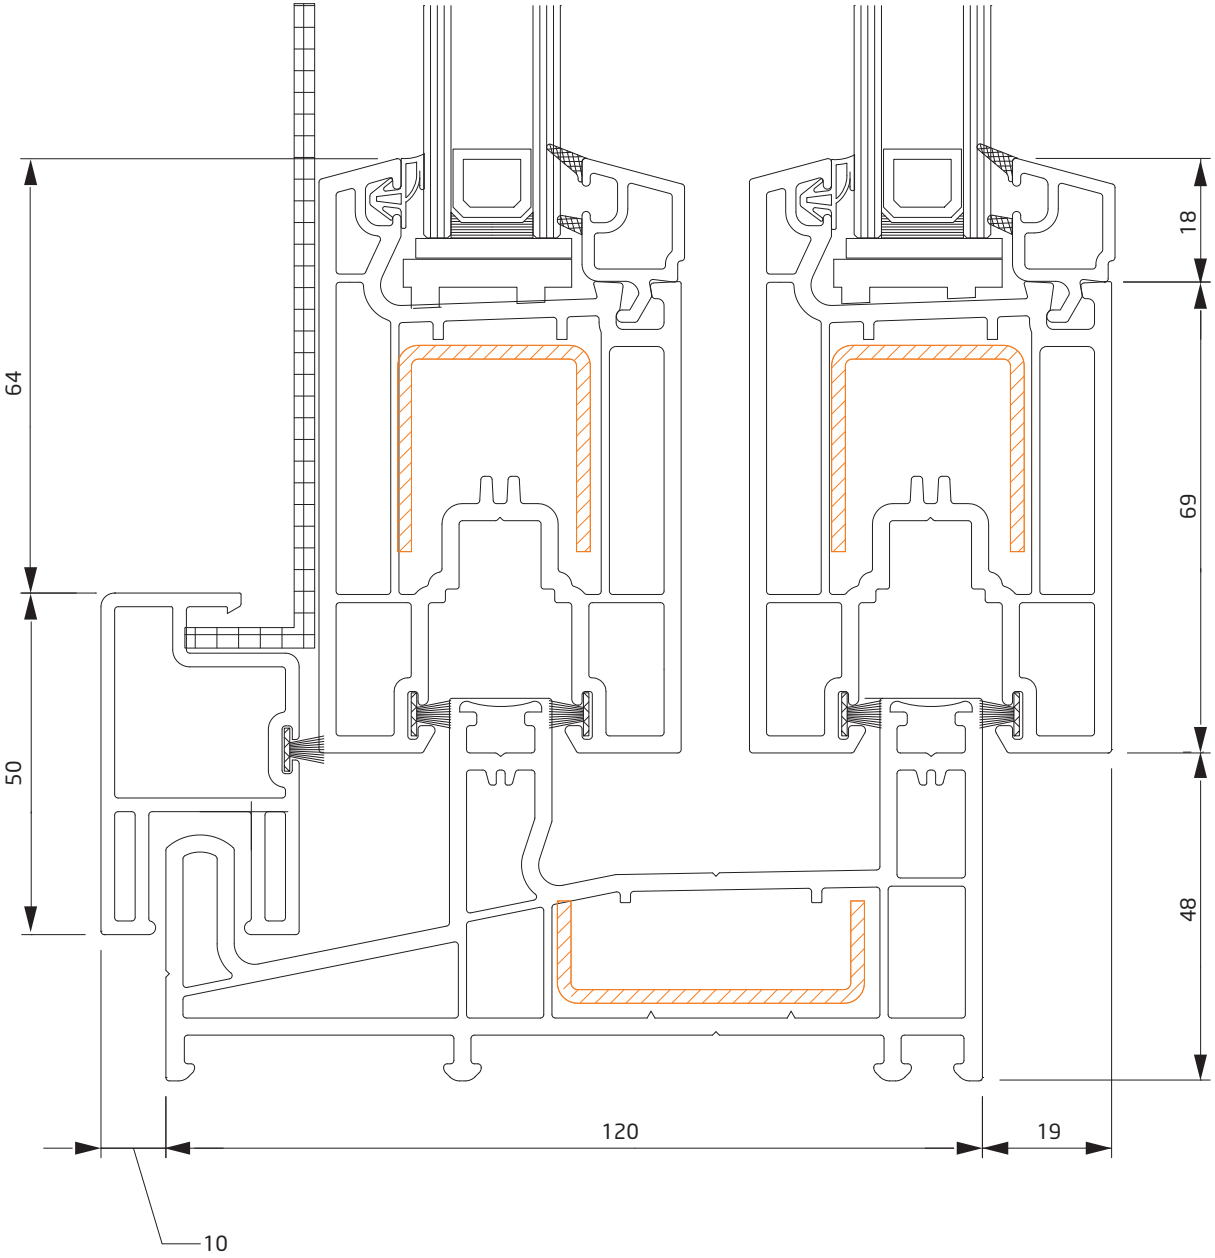

PSY3860BY
Sürme Kanat Adaptörü
Sliding Sash Adapter

PTS3660BY
Dekoratif Pervaz Profili
Decorative Casing Profile

PRSY49
Kasa Insert
Frame Insert

PTS2460BY
İnce Bağ
Coupling Profile

PTS3560BY
Pervaz Profili
Casing Profile