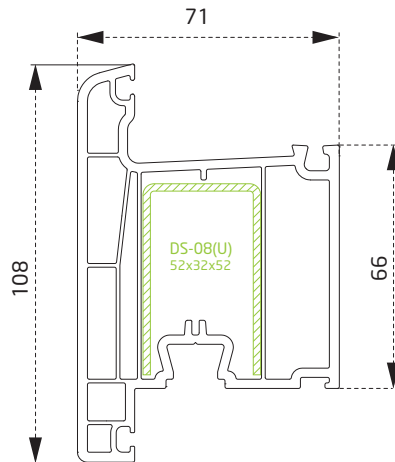

PDR0760BY
Damlalıklı Kanat Profili
Drained Sash Profile

PDR0360BY
Orta Kayıt Profili
Mullion Profile

PDR5260BY
Dışa Kanat Profili
Outside Sash Profile

PDR1360BY
Stump Profili
Stump Profile