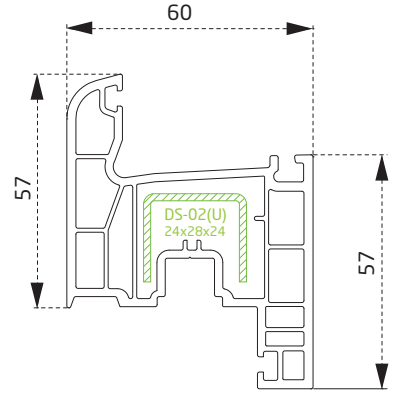

PVN0260BY
Kanat Profili
Sash Profile