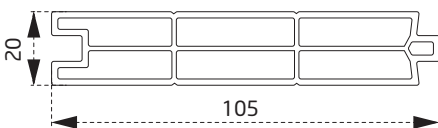

PTS2260BY
20 mm lambri
20 mm paneling