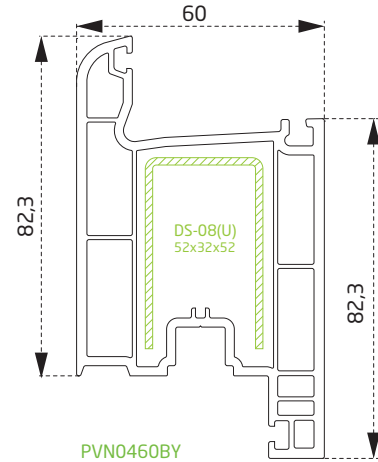

PV70860BY
Pervazlı Kasa Profili
Casing Frame Profile

PVN0260BY
Kanat Profili
Sash Profile

PV70760BY
Damlalıklı Kanat Profili
Drained Sash Profile

PVN0360BY
Orta Kayıt Profili
Mullion Profile

PVN0460BY
Kapı Profili
Opening Door Profile