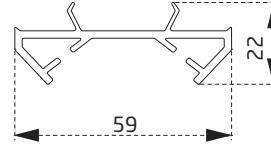

PVN1460BY
Tek Cam Çıtası
Single Glazing Bead

PVN1760BY
20 mm Cam Çıtası
20 mm Glazing Bead

PVN1960BY
24 mm Cam Çıtası
24mm Glazing Bead

PTS3660BY
Dekoratif Pervaz Profili
Decorative Casing Profile

PTS3160BY
Asimetrik T
T Covering