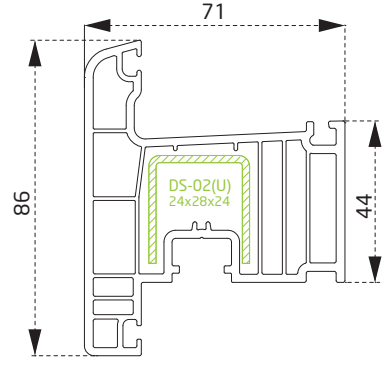

Vizon
Mink

PDR0160BY
Kasa Profili
Frame Profile

PDR0860BY
Pervazlı Kasa Profili
Casing Frame Profile

PDR0260BY
Kanat Profili
Sash Profile

PDR0760BY
Damlalıklı Kanat Profili
Drained Sash Profile

PDR0360BY
Orta Kayıt Profili
Mullion Profile