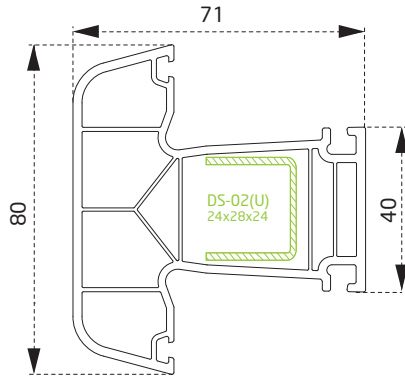

PVN0360BY
Orta Kayıt Profili
Mullion Profile