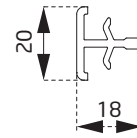

PEX2860BY
60° Boru Profili
60° Pipe Profile