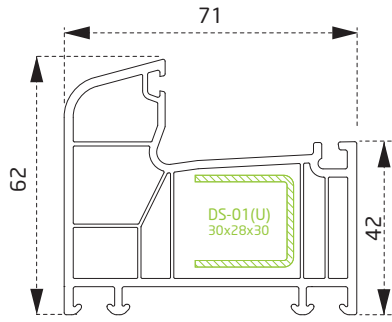

PV70160BY
Kasa Profili
Frame Profile