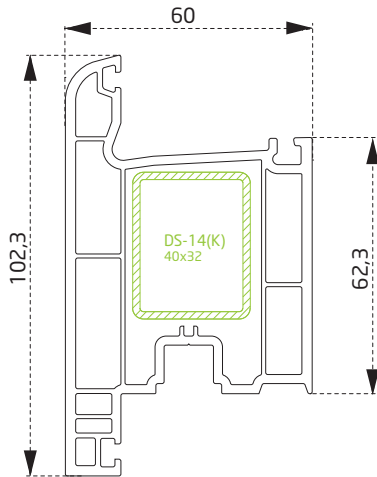

PV70860BY
Pervazlı Kasa Profili
Casing Frame Profile

PVN0260BY
Kanat Profili
Sash Profile

PV70760BY
Damlalıklı Kanat Profili
Drained Sash Profile

PVN0360BY
Orta Kayıt Profili
Mullion Profile

PVN0460BY
Kapı Profili
Opening Door Profile