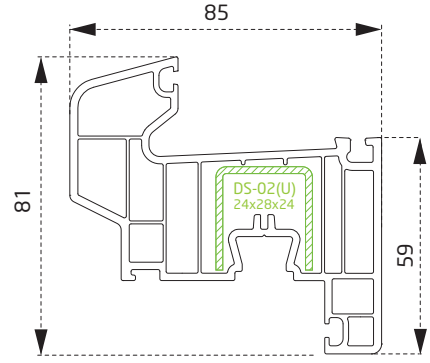

PDR0760BY
Damlalıklı Kanat Profili
Drained Sash Profile