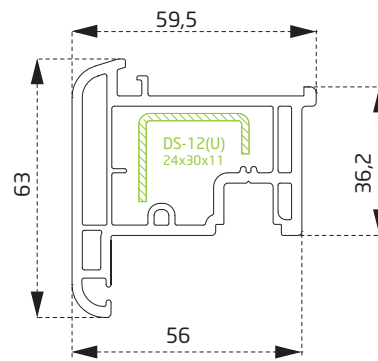

PVN1360BY
Stump Profili
Stump Profile