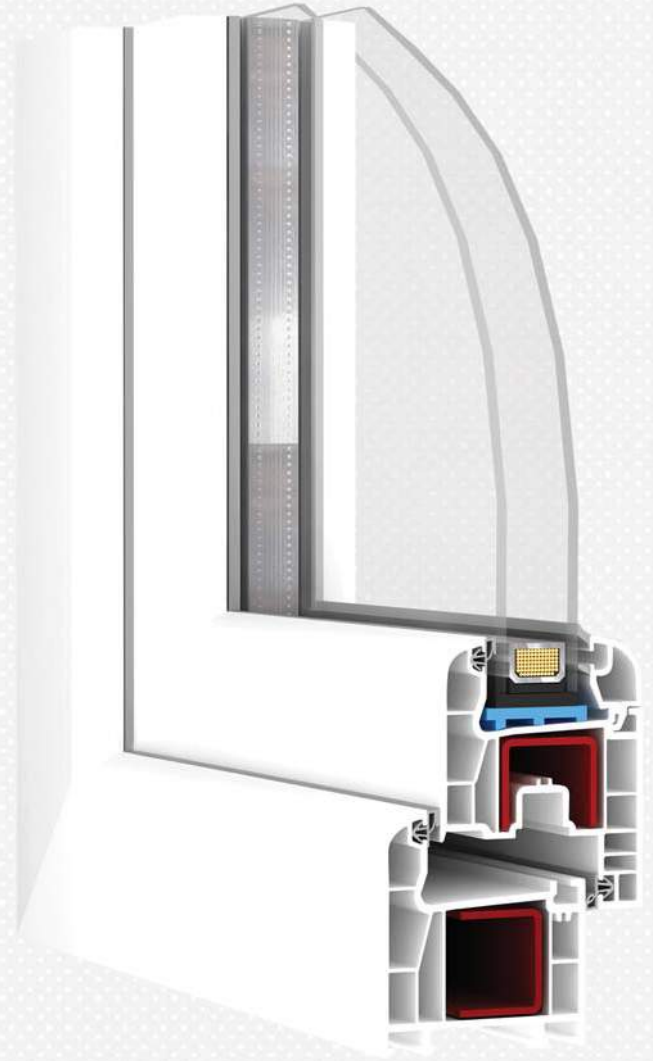

60MM VENTANA

4 | ODACIKLI CHAMBERS

Altın Meşe
Golden Oak

Maun
Mahagoni

Sherwood
Sherwood

Antrasit
Anthracite

Vizon
Mink

PVN0160BY
Kasa Profili
Frame Profile