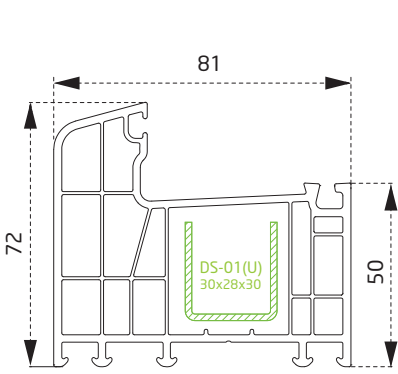

PGR0160BY
Kasa Profili
Frame Profile