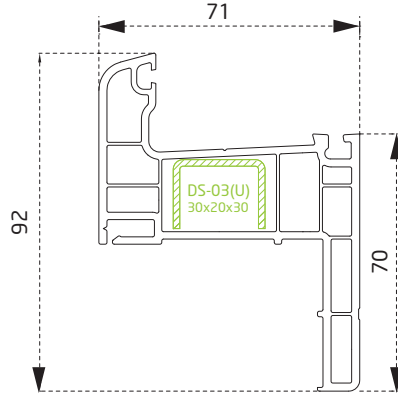

PDR0860BY
Pervazlı Kasa Profili
Casing Frame Profile