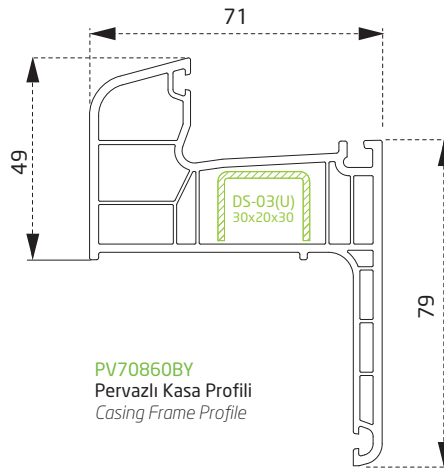

PV70860BY
Pervazlı Kasa Profili
Casing Frame Profile