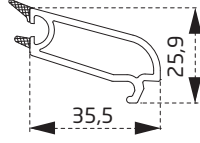

PVN1460BY
Tek Cam Çıtası
Single Glazing Bead
Einzelverglasungsperle
Parclose