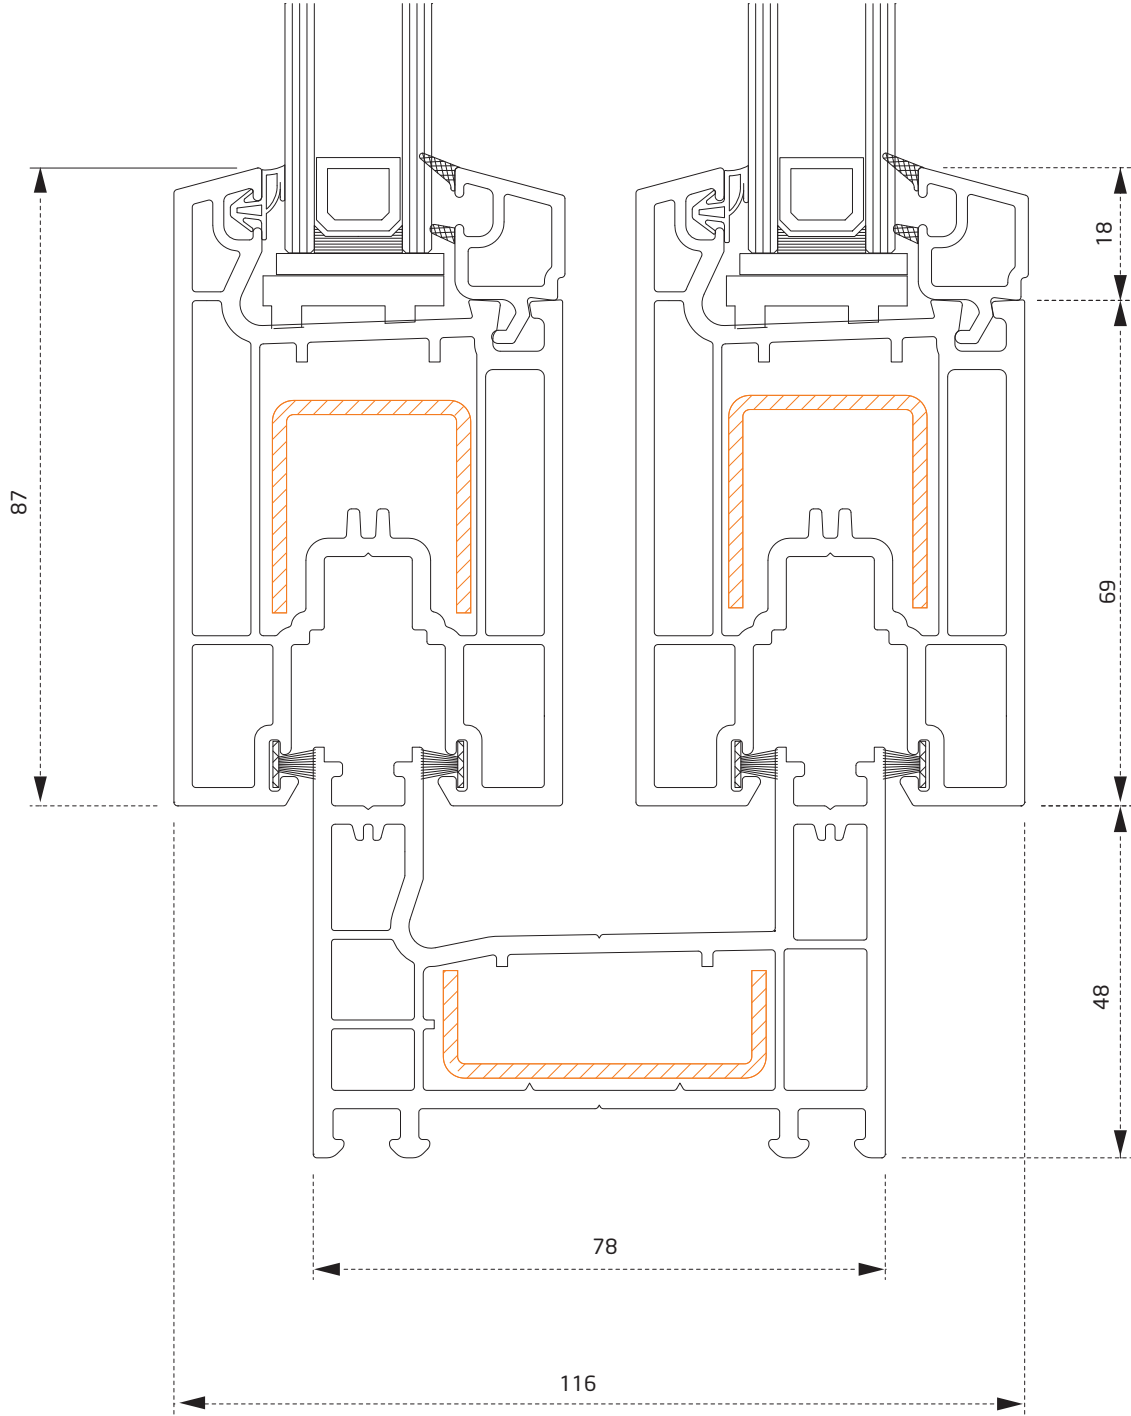

PSY3860BY
Sürme Kanat Adaptörü
Sliding Sash Adapter

PTS3660BY
Dekoratif Pervaz Profili
Decorative Casing Profile

PRSY49
Kasa Insert
Frame Insert

PTS2460BY
İnce Bağ
Coupling Profile

PTS3560BY
Pervaz Profili
Casing Profile