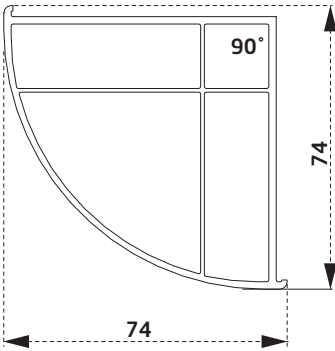

PDR3060BY
90° Köşe Dönüş Adaptörü
90° Corner Angle Adapter