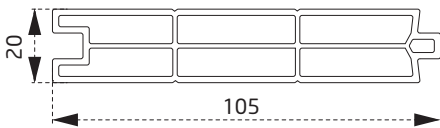

PTS3160BY
Asimetrik T
T Covering

PDR2760BY
Köşe Dönüş Adaptörü
Corner Adapter

PTS2460BY
İnce Bağ
Coupling Profile

PTS3560BY
Pervaz Profili
Casing Profile

PTS2260BY
20 mm lambri
20 mm paneling

PTS2360BY
24 mm lambri
24 mm paneling