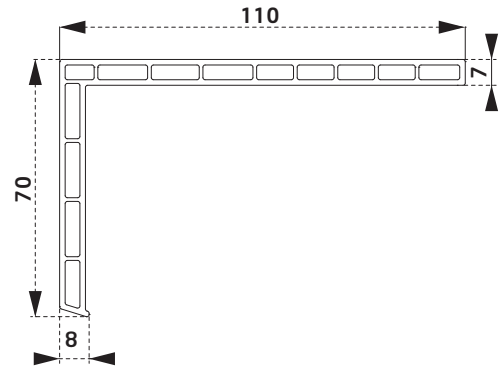

PTS3560BY
Pervaz Profili
Casing Profile