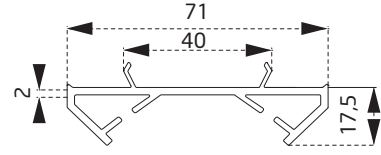

PDR2760BY
Köşe Dönüş Adaptörü
Corner Adapter

PTS2460BY
İnce Bağ
Coupling Profile