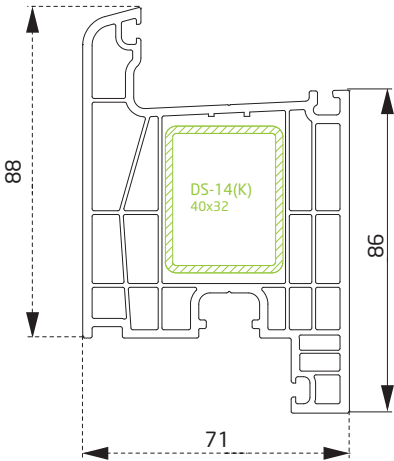

PDR0460BY
Kapı Profili
Opening Door Profile