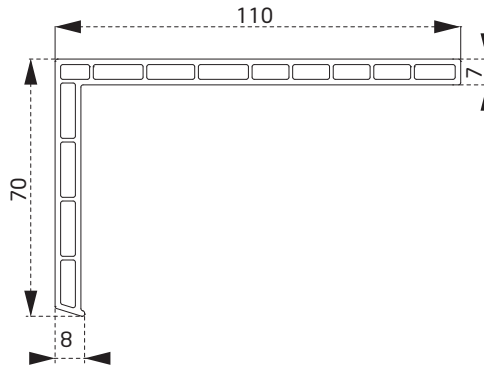

PSY3860BY
Sürme Kanat Adaptörü
Sliding Sash Adapter

PTS3660BY
Dekoratif Pervaz Profili
Decorative Casing Profile

PRSY49
Kasa Insert
Frame Insert

PTS2460BY
İnce Bağ
Coupling Profile

PTS3560BY
Pervaz Profili
Casing Profile