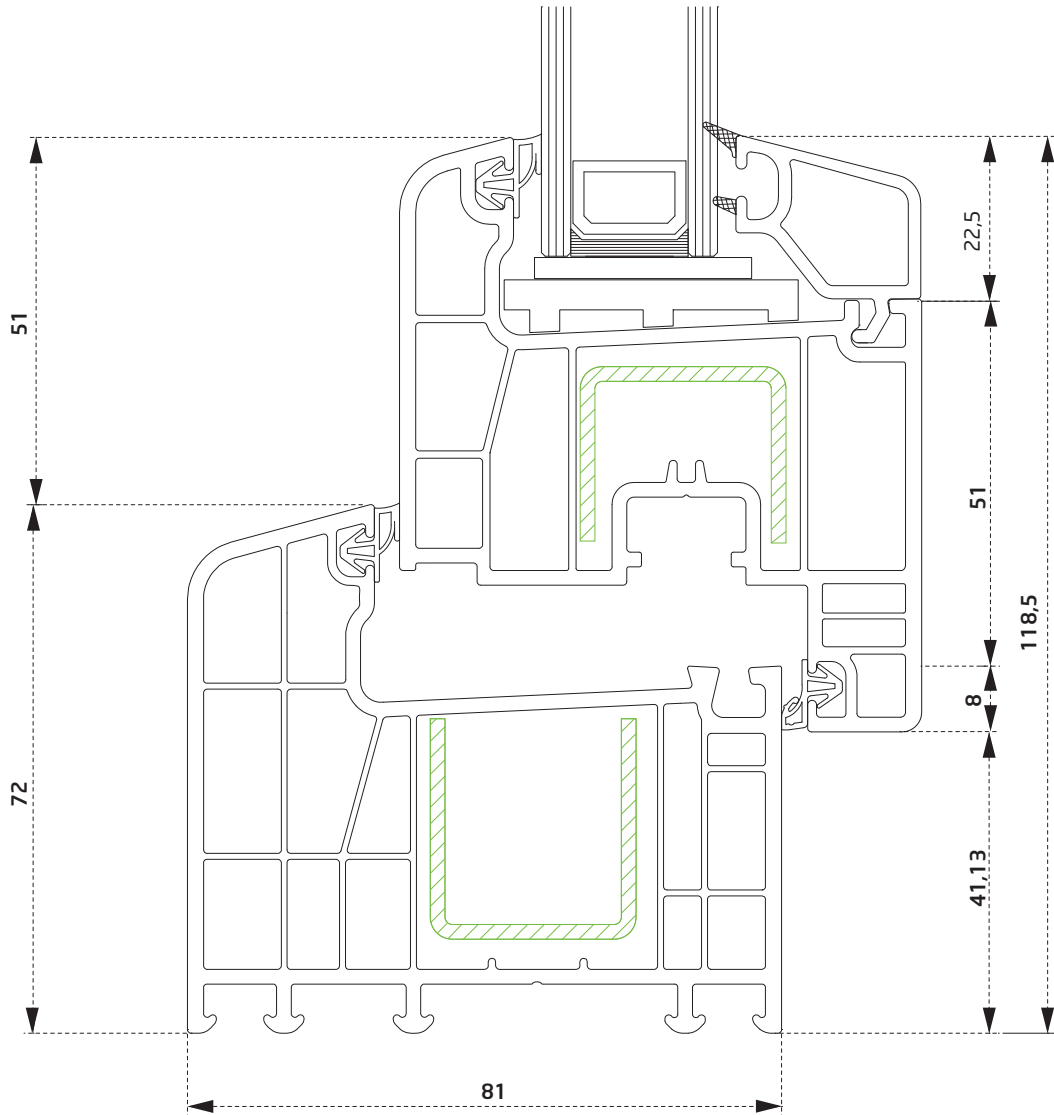

PTS2460BY
İnce Bağ
Coupling Profile