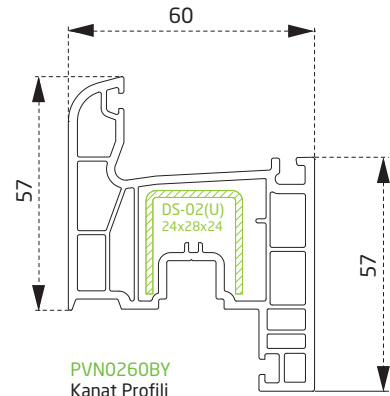

PVN0260BY
Kanat Profili
Sash Profile