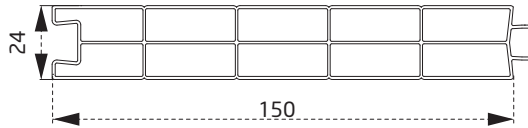

PDR3060BY
90° Köşe Dönüş Adaptörü
90° Corner Angle Adapter

PEX2860BY
60° Boru Profili
60° Pipe Profile

PTS2460BY
İnce Bağ
Coupling Profile

PTS2260BY
20 mm lambri
20 mm paneling

PTS2360BY
24 mm lambri
24 mm paneling