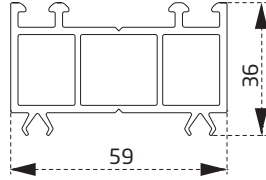

PEX3760BY
Kasa Yükseltme Profili
Frame Joint Profile