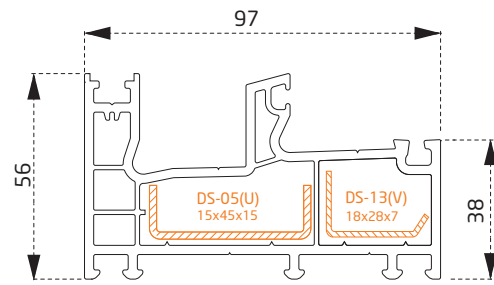

PSY4665BY
Fix Kasa Profili
Fix Frame Profile