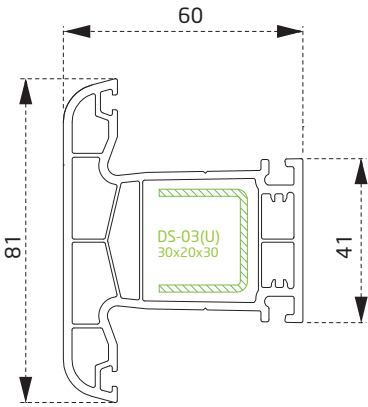

PVN0360BY
Orta Kayıt Profili
Mullion Profile