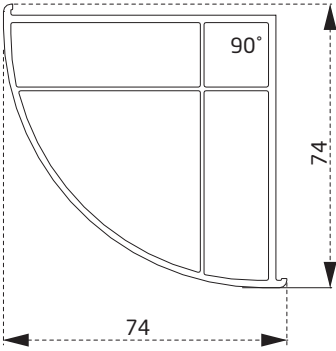

PDR3760BY
Kasa Yükseltme Profili
Frame Joint Profile

PDR2760BY
Köşe Dönüş Adaptörü
Corner Adapter

PTS3160BY
Asimetrik T
T Covering

PDR2960BY
45° Köşe Dönüş Adaptörü
45° Corner Angle Adapter

PTS3560BY
Pervaz Profili
Casing Profile