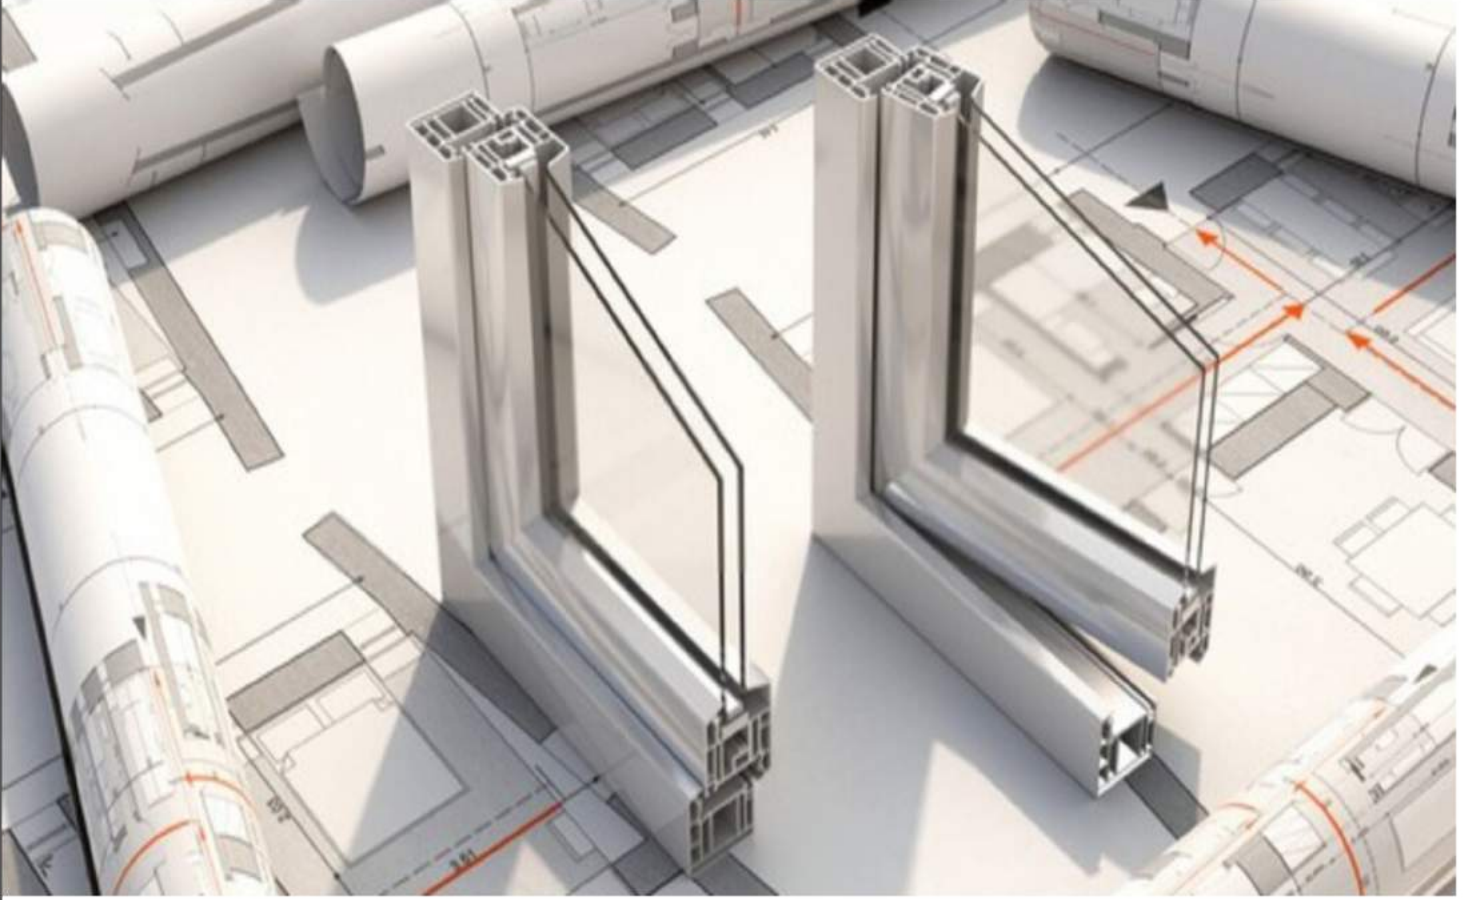

PSY3860BY
Sürme Kanat Adaptörü
Sliding Sash Adapter

PTS3660BY
Dekoratif Pervaz Profili
Decorative Casing Profile

PRSY49
Kasa Insert
Frame Insert

PTS2460BY
İnce Bağ
Coupling Profile

PTS3560BY
Pervaz Profili
Casing Profile