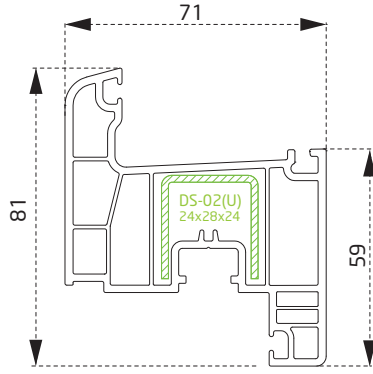

PDR0260BY
Kanat Profili
Sash Profile