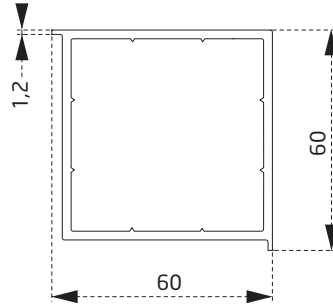

PEX3360BY
Kutu Profili
Box Profile