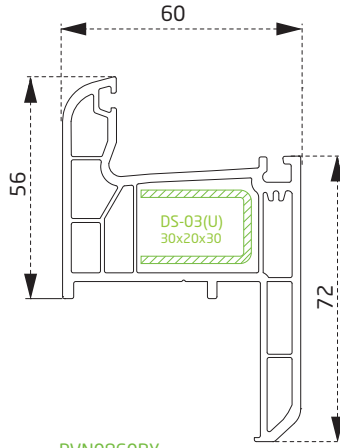

PVN0860BY
Pervazlı Kasa Profili
Casing Frame Profile