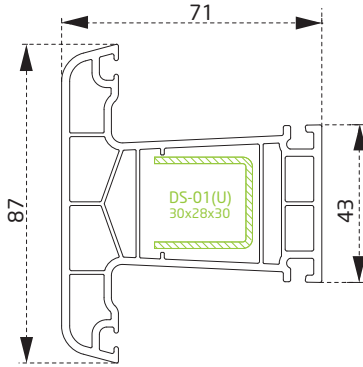

Vizon
Mink

PDR0160BY
Kasa Profili
Frame Profile

PDR0860BY
Pervazlı Kasa Profili
Casing Frame Profile

PDR0260BY
Kanat Profili
Sash Profile

PDR0760BY
Damlalıklı Kanat Profili
Drained Sash Profile

PDR0360BY
Orta Kayıt Profili
Mullion Profile