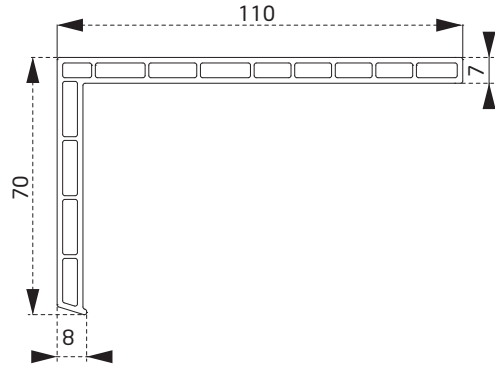

PTS2460BY
İnce Bağ
Coupling Profile

PTS3560BY
Pervaz Profili
Casing Profile