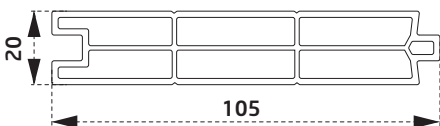

PTS2260BY
20 mm lambri
20 mm paneling