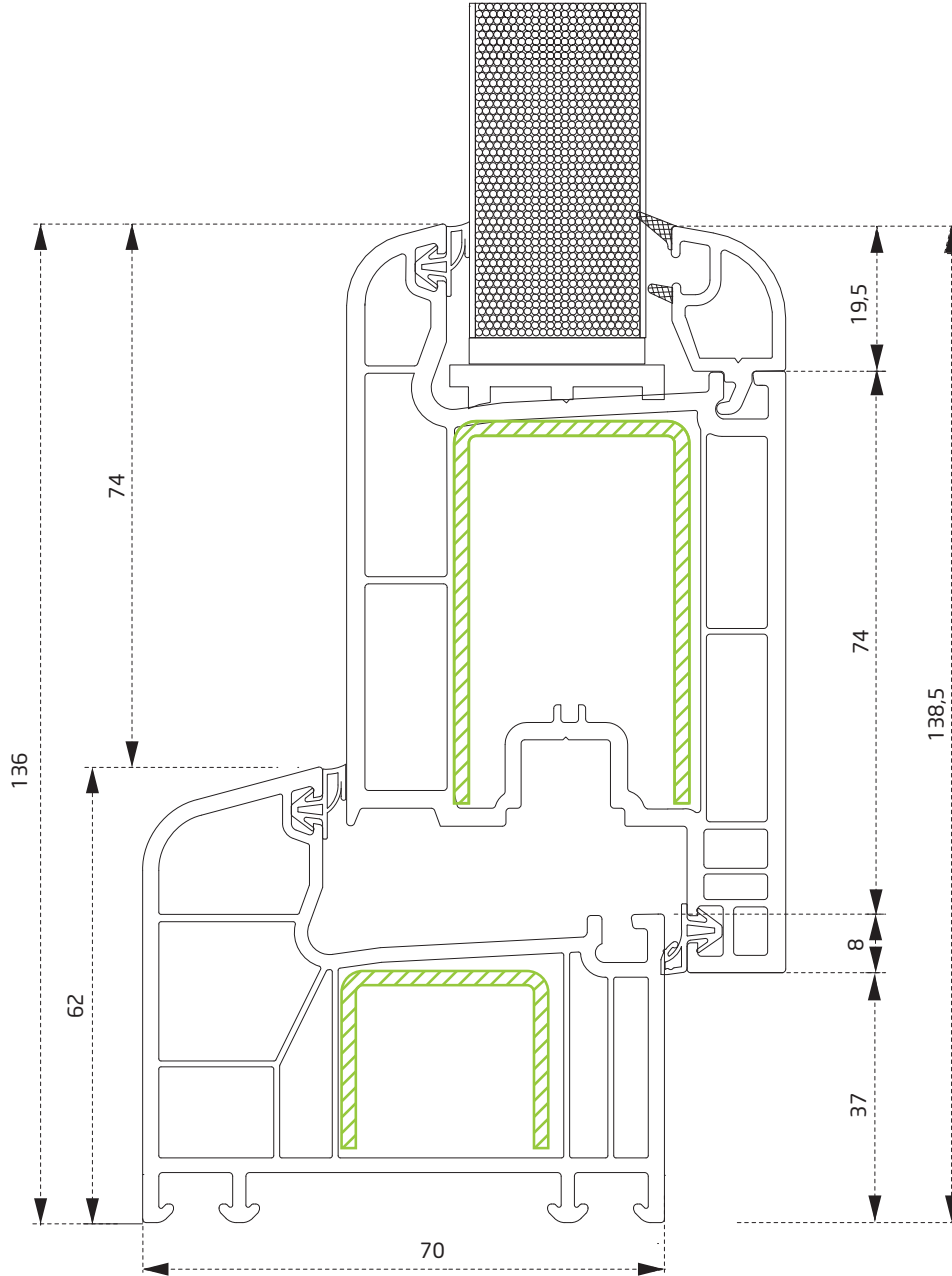

PTS3160BY
Asimetrik T
T Covering

PDR2760BY
Köşe Dönüş Adaptörü
Corner Adapter

PTS2460BY
İnce Bağ
Coupling Profile

PTS3560BY
Pervaz Profili
Casing Profile

PTS2260BY
20 mm lambri
20 mm paneling

PTS2360BY
24 mm lambri
24 mm paneling