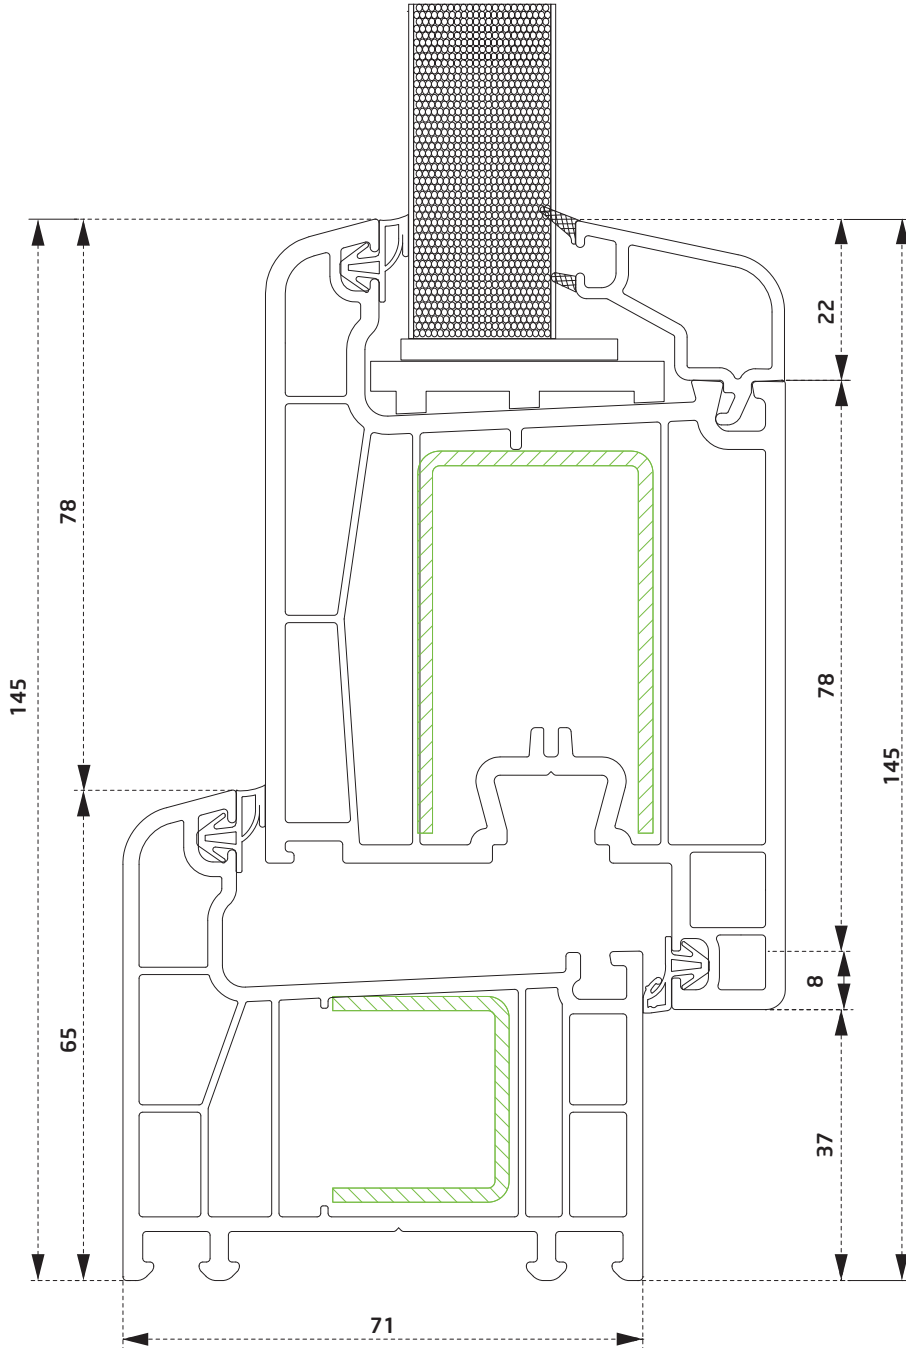

PDR3060BY
90° Köşe Dönüş Adaptörü
90° Corner Angle Adapter

PEX2860BY
60° Boru Profili
60° Pipe Profile

PTS2460BY
İnce Bağ
Coupling Profile

PTS2260BY
20 mm lambri
20 mm paneling

PTS2360BY
24 mm lambri
24 mm paneling