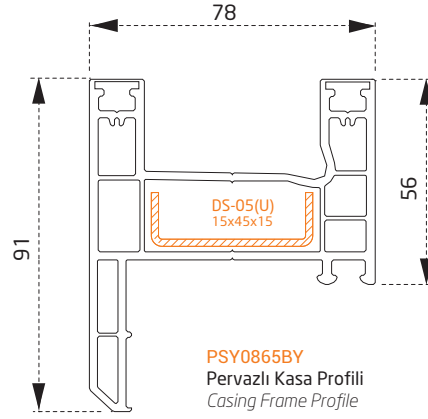

ODACIKLI CHAMBERS

Altın Meşe
Golden Oak

Maun
Mahagoni

Sherwood
Sherwood

Antrasit
Anthracite

Vizon
Mink

PSY0165BY
Kasa Profili
Frame Profile

PSY0865BY
Pervazlı Kasa Profili
Casing Frame Profile