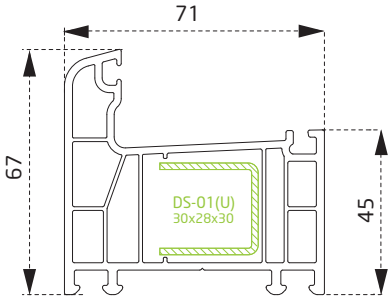

PDR0160BY
Kasa Profili
Frame Profile