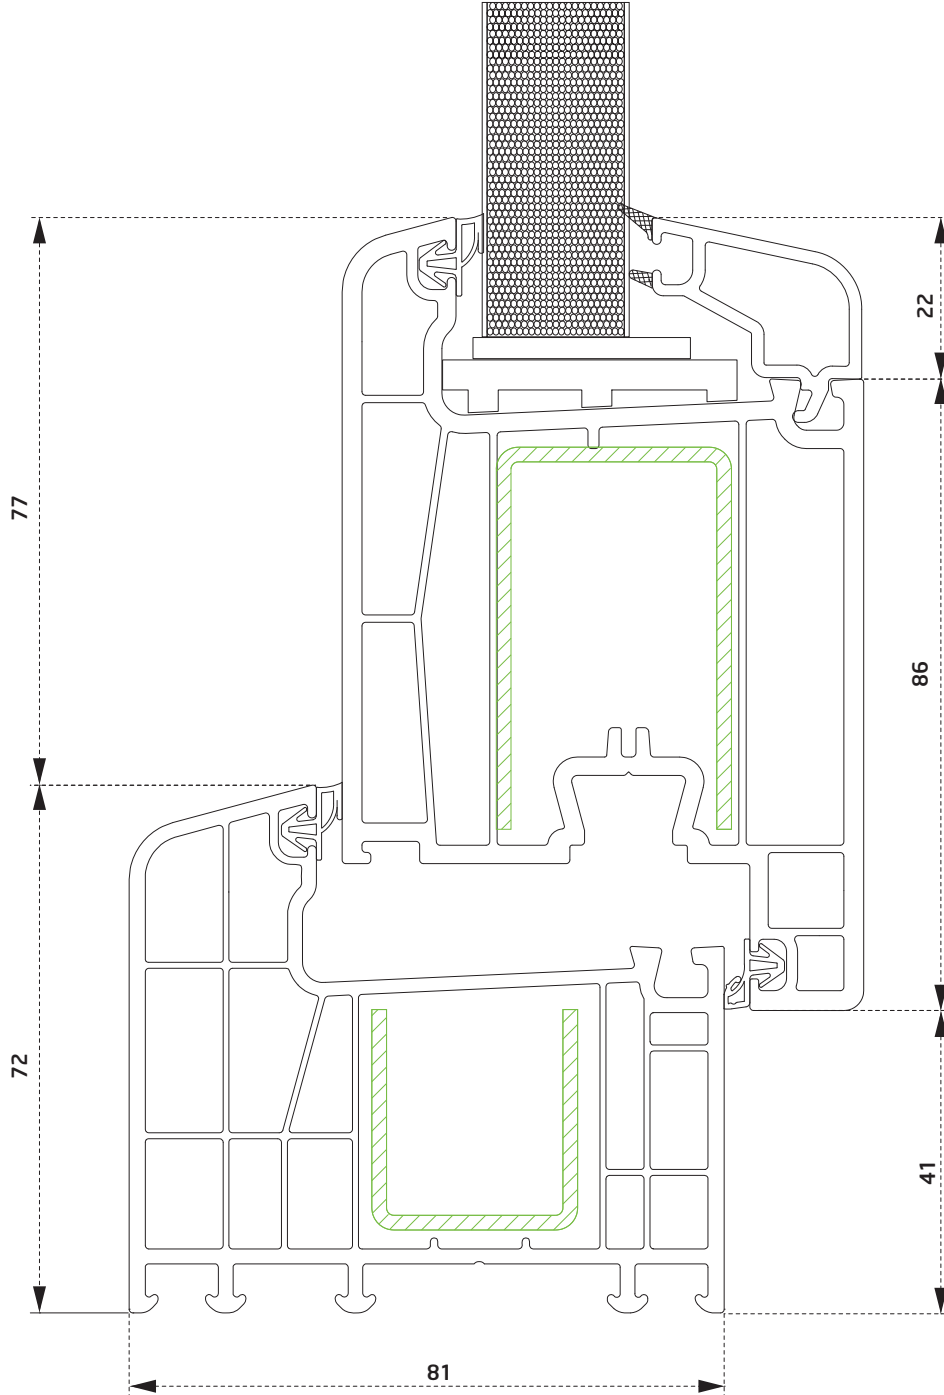

PTS2460BY
İnce Bağ
Coupling Profile

PTS2260BY
20 mm lambri
20 mm paneling

PTS2360BY
24 mm lambri
24 mm paneling

5 | 71 MMDORLION ODACIKLI CHAMBERS

Altın Meşe
Golden Oak

Maun
Mahagoni

Sherwood
Sherwood

Antrasit
Anthracite