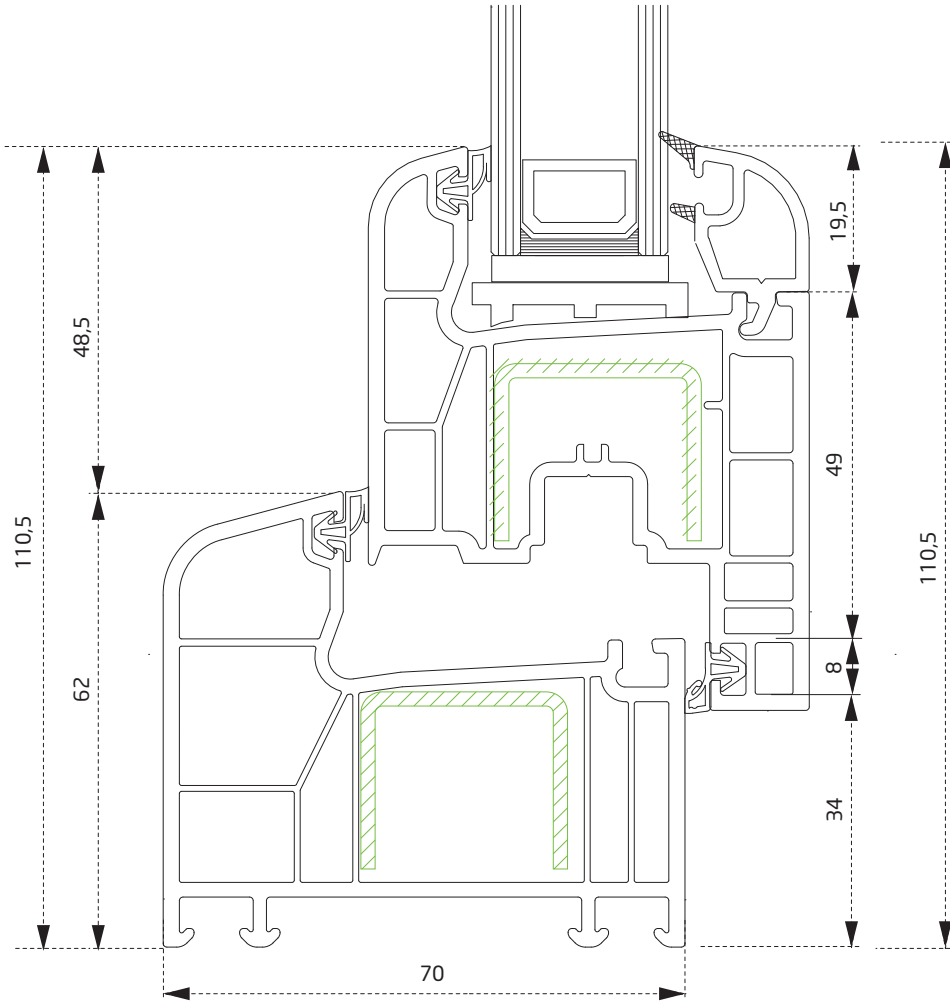

PTS3160BY
Asimetrik T
T Covering

PDR2760BY
Köşe Dönüş Adaptörü
Corner Adapter

PTS2460BY
İnce Bağ
Coupling Profile

PTS3560BY
Pervaz Profili
Casing Profile

PTS2260BY
20 mm lambri
20 mm paneling

PTS2360BY
24 mm lambri
24 mm paneling